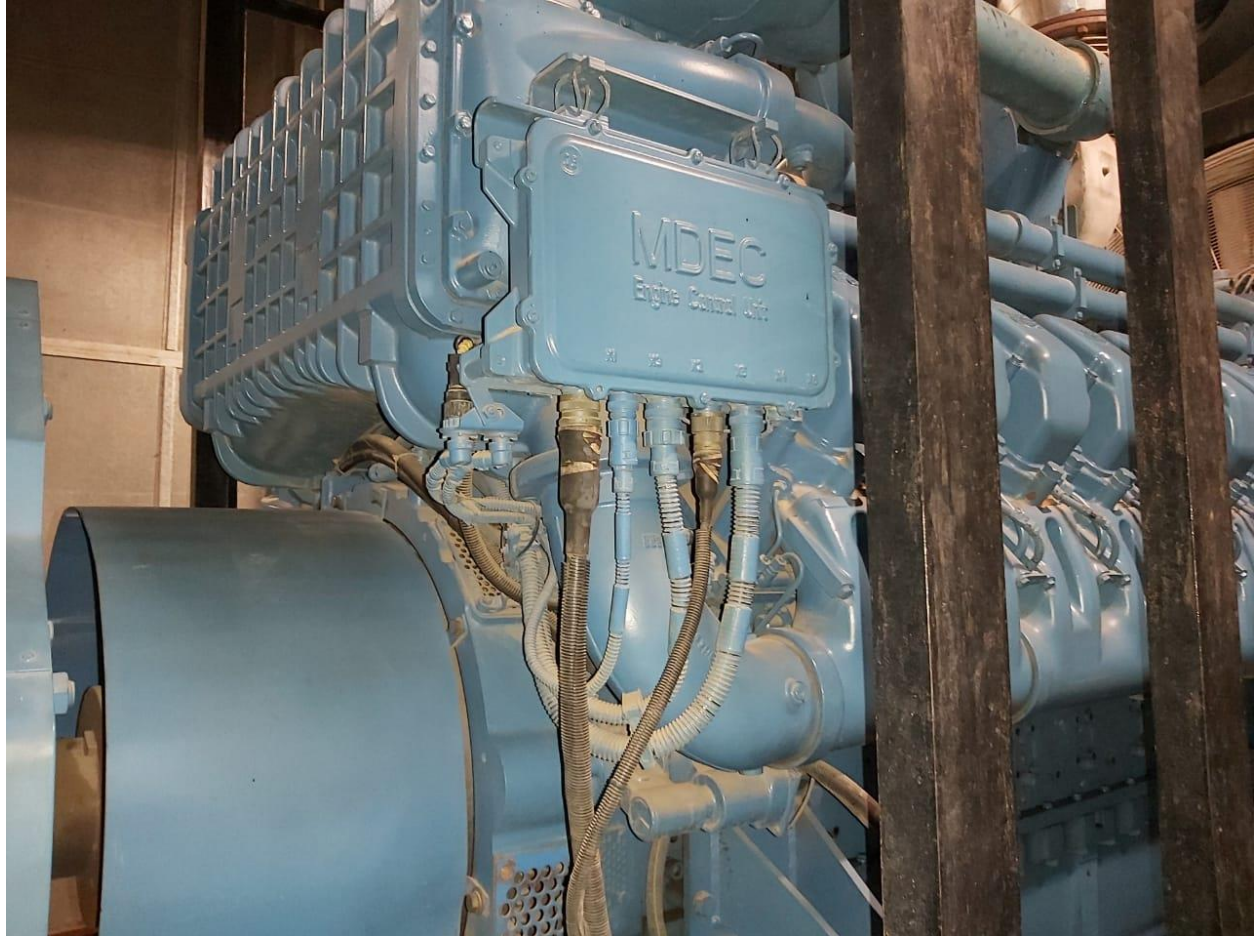

MTU ENGINE FOR SALE