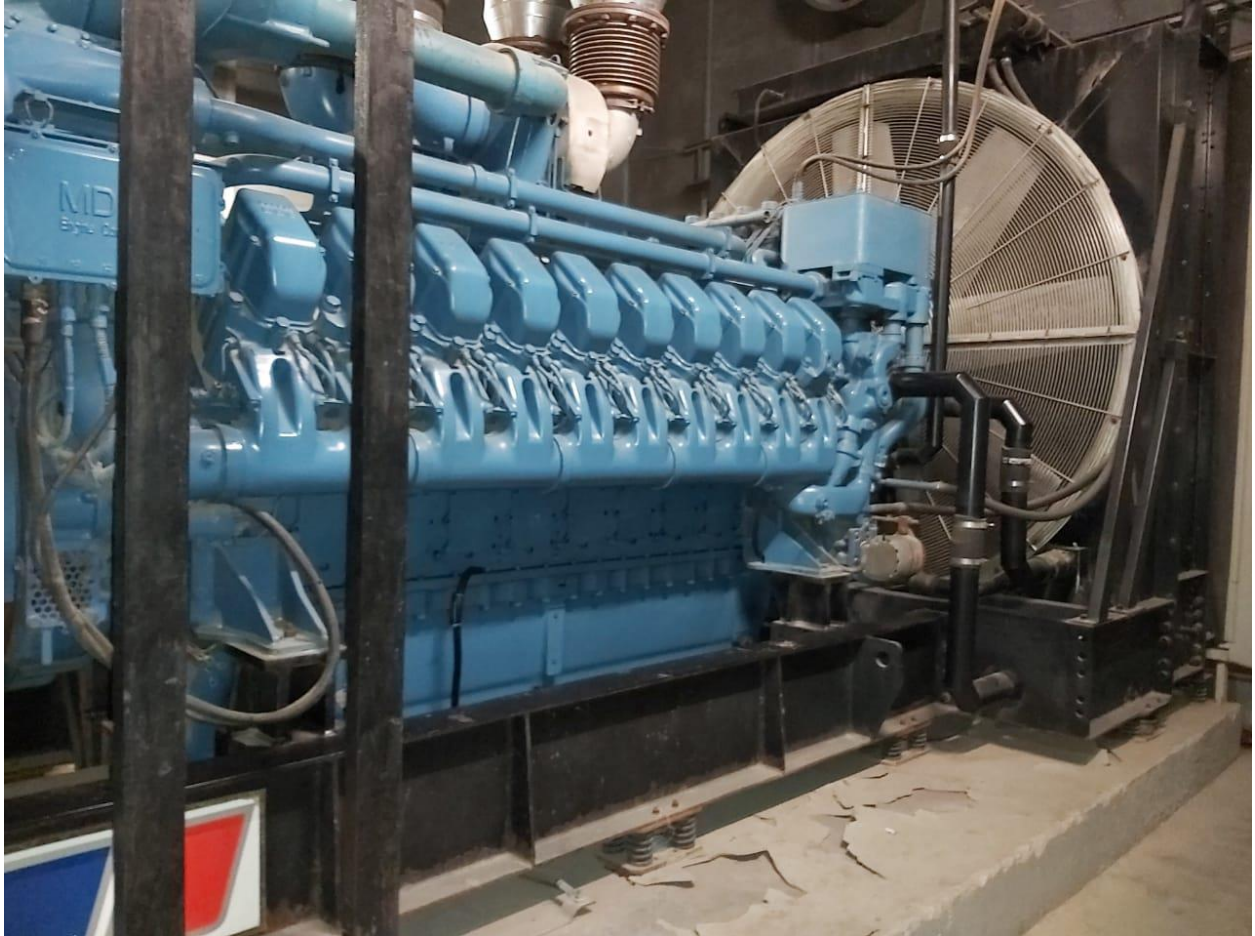

MTU ENGINE FOR SALE