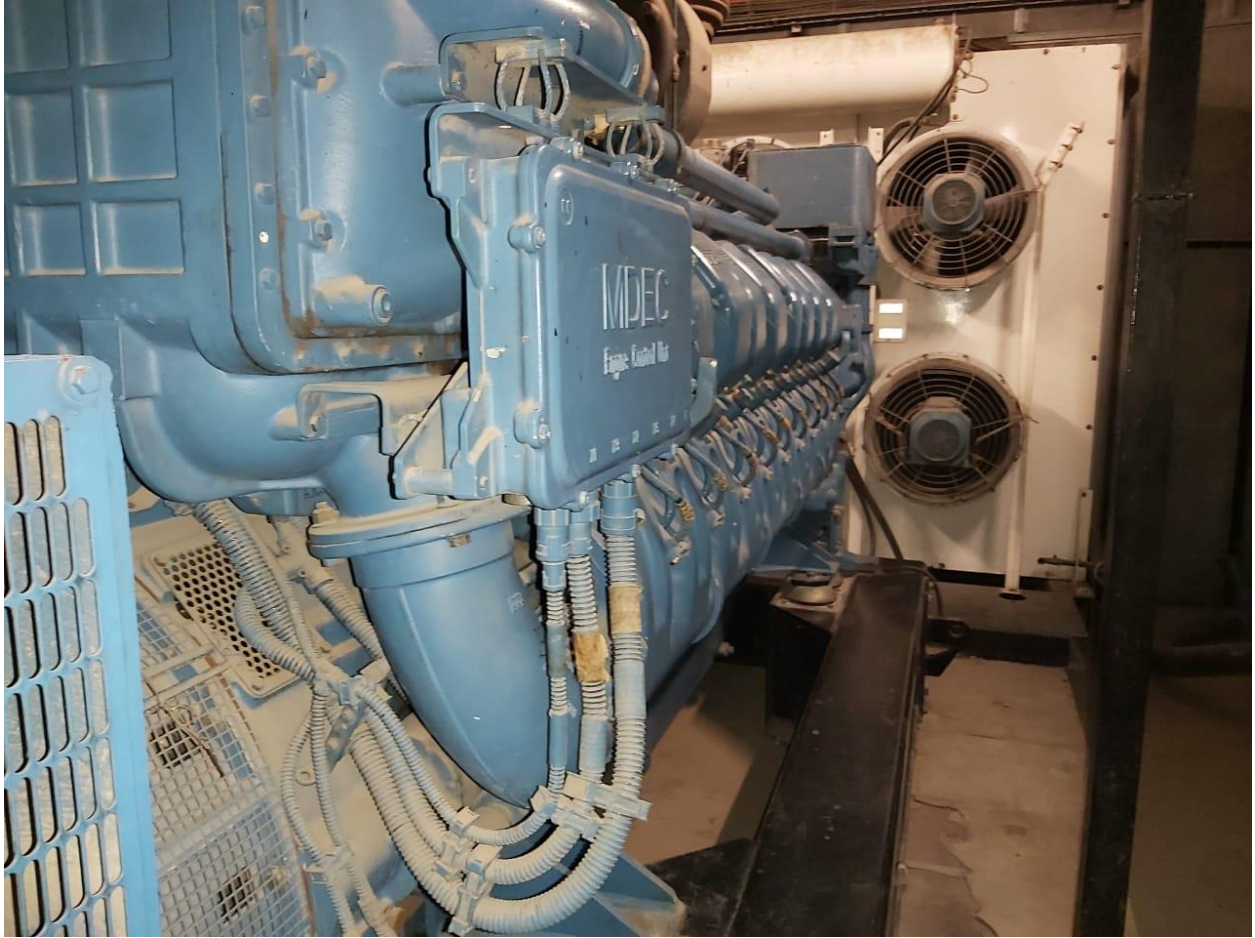

MTU ENGINE FOR SALE